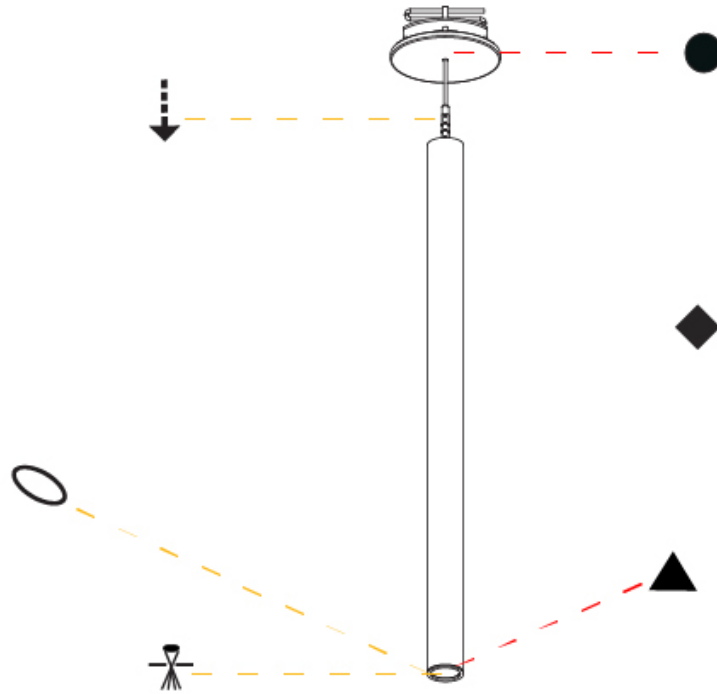

HANGOVER PLUG SHINE MONOPOINT RECESSED CANOPY SUSPENSION

A30844-

PROJECT _____

TYPE _____

SPECIFIER _____

QUANTITY _____

DATE _____

A