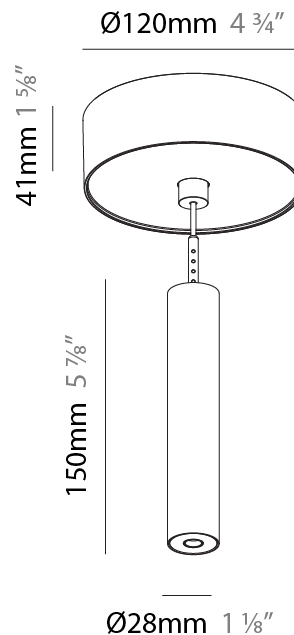

GENERAL

Series: Hangover
Subseries: Hangover Plug Monopoint Surface Canopy
Brand: Prolight
Division: Architectural
Mounting Type: Suspension
Mounting Location: Ceiling
Subcategory: Pendant

PHYSICAL

Shape: Cylinder
Diameter (mm): 28
Diameter (in): 1 1/8
Height (mm): 150
Height (in): 5 7/8
Max. Overall Height (mm): 2150
Max. Overall Height (in): 84 3/8
Light Distribution: Downlight
Weight (kg): 0.422
Weight (lbs): 0.93
Fixture Finish: SSR / BKV / CWI / CRY / HAB / UFT / ITA / RUA / FTG / MYG / LOD / PUS / FRO / FUP / KIA / POP / BLS / SPG / MEY / GOH / GUM / CHC / COM / ABZ / JAG / OBR / MOS / ROR
Fixture Material: Aluminum
Cable Details: 2000mm or 4000mm Black Cable

ELECTRICAL

Lamp Type: LED (Zhaga Standard)
Input Wattage (W): 6.6
Total Output Wattage (W): 6
Dimming: Tri-Mode (Non-Dimming and Phase Dimming (120Vac only) and 0-10V Dimming)
Driver Included: Yes
Driver Location: External
Driver Type: Constant Current - Universal
Driver Class: Class 2
Housing: ENCP3 w/Quick Connect
Input Voltage (V): 120 - 277
Constant Current (MA): 500

LED

Number of LEDs: 1
Color Temperature (°K): 2700 / 3000 / 4000
Max. Delivered Lumen (lm): 330 / 360 / 380
CRI: >90 CRI
Efficiency (%): 86
Lamp Life (hrs): 50000
Upon Request: ***3500K available in minimum quantities (larger quantities upon request)

OPTICAL

Optic°: 24 / 32 / 34 / 55 / 58

RATINGS AND CERTIFICATIONS

Certified By: Certified for North American Standards
IP rating: IP20