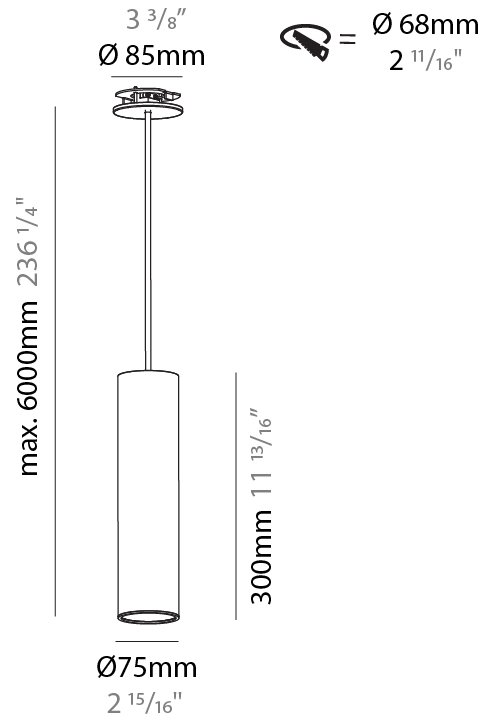

PHYSICAL

Shape: Cylinder
Diameter (mm): 75
Diameter (in): 2 15/16
Height (mm): 300
Height (in): 11 13/16
Max. Overall Height (mm): 2300
Max. Overall Height (in): 90 9/16
Light Distribution: Direct / Indirect / Downlight
Diffuser: Shine Ring 0-6
Fixture Finish: SSR / BKV / CWI / CRY / HAB / UFT / ITA / RUA / FTG / MYG / LOD / PUS / FRO / FUP / KIA / POP / BLS / SPG / MEY / GOH / GUM / CHC / COM / ABZ / JAG / OBR / MOS / ROR
Fixture Material: Aluminum
Cable Details: 2000mm / 6000mm Cable in White / Black / Orange / Red
Cut-out Measurements: 68mm / 2 11/16"

ELECTRICAL

Lamp Type: LED (Zhaga Standard)
Input Wattage (W): 10.9
Total Output Wattage (W): 9
Dimming: Tri-Mode (Non-Dimming and Phase Dimming (120Vac only) and 0-10V Dimming)
Driver Included: Yes
Driver Location: External
Driver Type: Constant Current - Universal
Driver Class: Class 2
Housing: ENCP3 w/Quick Connect
Input Voltage (V): 120 - 277
Constant Current (MA): 500

LED

Number of LEDs: 1
Color Temperature (°K): 2700 / 3000 / 4000
Max. Delivered Lumen (lm): 923
CRI: >90 CRI
Lamp Life (hrs): 50000
Upon Request: ***3500K available in minimum quantities (larger quantities upon request)

OPTICAL

Reflector: 18 / 36 / 52

RATINGS AND CERTIFICATIONS

Certified By: Certified for North American Standards
IP rating: IP20