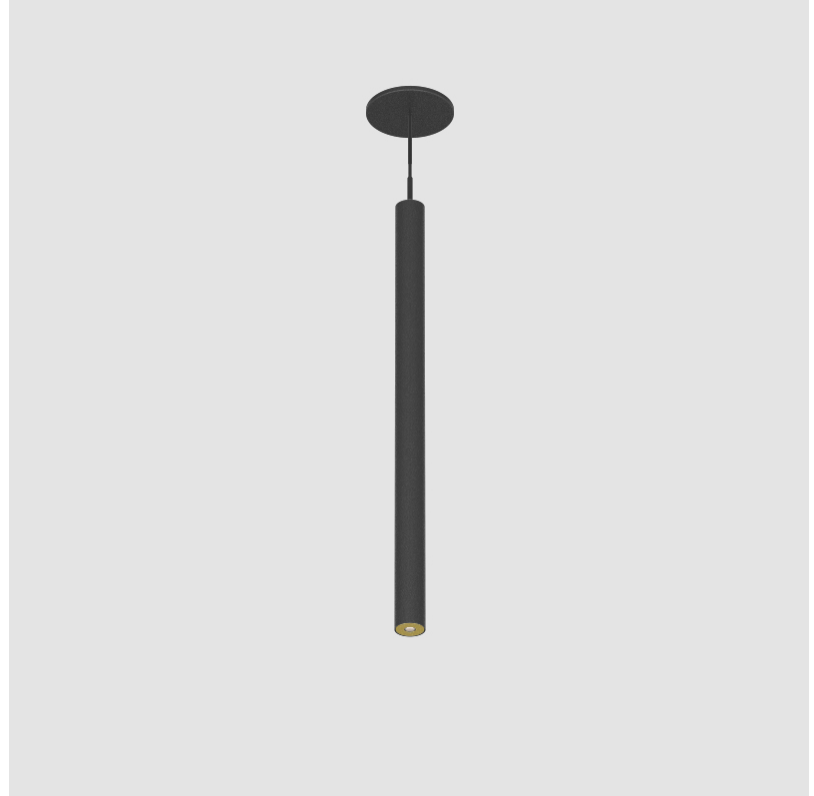

HANGOVER PLUG MONOPOINT RECESSED CANOPY SUSPENSION

A30841-

PROJECT

TYPE

SPECIFIER

QUANTITY

DATE

A