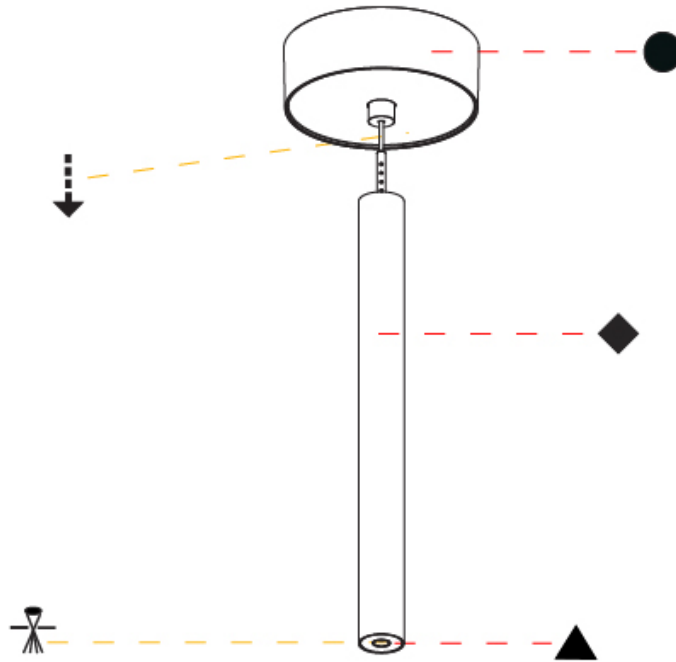

Shape: Cylinder
 Diameter (mm): 28
 Diameter (in): 1 1/8
 Height (mm): 300
 Height (in): 11 13/16
 Max. Overall Height (mm): 2300
 Max. Overall Height (in): 90 3/16
 Light Distribution: Downlight
 Weight (kg): 0.75
 Weight (lbs): 1.65
 Fixture Finish: SSR / BKV / CWI / CRY / HAB / UFT / ITA / RUA / FTG / MYG / LOD / PUS / FRO / FUP / KIA / POP / BLS / SPG / MEY / GOH / GUM / CHC / COM / ABZ / JAG / OBR / MOS / ROR
 Fixture Material: Aluminum
 Cable Details: 2000mm or 4000mm Black Cable

OPTICAL

Optic°: 24 / 32 / 34 / 55 / 58

RATINGS AND CERTIFICATIONS

Certified By: Certified for North American Standards
 IP rating: IP20

HANGOVER PLUG MONOPOINT SURFACE CANOPY SUSPENSION

A30845-

PROJECT
TYPE
SPECIFIER
QUANTITY
DATE