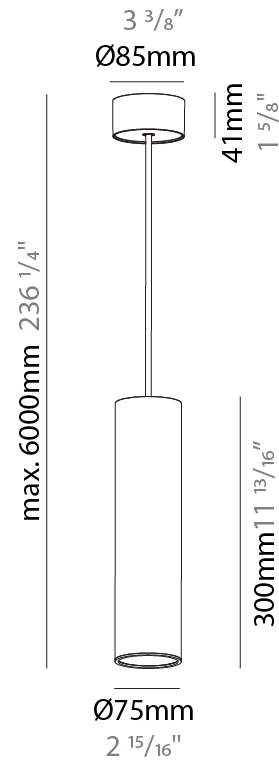

GENERAL

Series: Hangover
Subseries: Hangover Monopoint Surface Canopy
Brand: Prolicht
Division: Architectural
Mounting Type: Suspension
Mounting Location: Ceiling
Subcategory: Pendant

PHYSICAL

Shape: Cylinder
Diameter (mm): 75
Diameter (in): 2 ¹⁵/₁₆
Height (mm): 300
Height (in): 11 ¹³/₁₆
Max. Overall Height (mm): 2300
Max. Overall Height (in): 90 ⁹/₁₆
Light Distribution: Direct / Indirect
Diffuser: Shine Ring 0-6
Fixture Finish: SSR / BKV / CWI / CRY / HAB / UFT / ITA / RUA / FTG / MYG / LOD / PUS / FRO / FUP / KIA / POP / BLS / SPG / MEY / GOH / GUM / CHC / COM / ABZ / JAG / OBR / MOS / ROR
Fixture Material: Aluminum
Cable Details: 2000mm / 6000mm Cable in White / Black / Orange / Red

ELECTRICAL

Lamp Type: LED (Zhaga Standard)
Input Wattage (W): 20.8
Total Output Wattage (W): 19
Dimming: Tri-Mode (Non-Dimming and Phase Dimming (120Vac only) and 0-10V Dimming)
Driver Included: Yes
Driver Location: External
Driver Type: Constant Current - Universal
Driver Class: Class 2
Housing: ENCP3
Input Voltage (V): 120 - 277
Constant Current (MA): 500

LED

Number of LEDs: 2
Color Temperature (°K): 2700 / 3000 / 4000
Max. Delivered Lumen (lm): 1821
CRI: >90 CRI
Efficiency (%): 86
Lamp Life (hrs): 50000

OPTICAL

Reflector°: 18 / 36 / 52

RATINGS AND CERTIFICATIONS

Certified By: Certified for North American Standards
IP rating: IP20